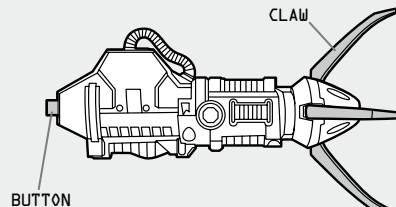

Canopy opens.
One figure can
fit inside.

CAPTURE CLAW

GATLING CANNON

>>>

The arms are removable and
interchangeable with arms
from COBRA DEVIANT™ MOBILE
MECH™ SUIT. (Sold Separately.)

>>>

GATLING CANNON: Insert missiles
into cannon. Turn knob to fire
missiles.

>>>

CAPTURE CLAW: Push button
to open claw. Place claw
around an object or figure.
Release button to "capture"
object or figure.

SOME POSES MAY REQUIRE HAND SUPPORT.
PRODUCT AND COLORS MAY VARY.
© 2010 HASBRO. ALL RIGHTS RESERVED. TM & ® DENOTE U.S. TRADEMARKS.