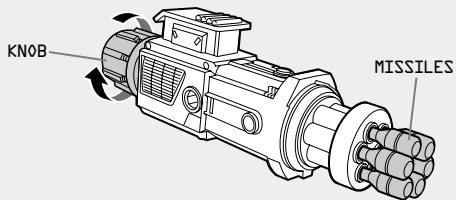

Canopy opens.
One figure can
fit inside.

CAPTURE CLAW

GATLING CANNON

>>>

The arms are removable and
interchangeable with arms
from COBRA DEVIANT™ MOBILE
MECH™ SUIT. (Sold Separately.)

>>>

GATLING CANNON: Insert missiles
into cannon. Turn knob to fire
missiles.

>>>

CAPTURE CLAW: Push button
to open claw. Place claw
around an object or figure.
Release button to "capture"
object or figure.

SOME POSES MAY REQUIRE HAND SUPPORT.
PRODUCT AND COLORS MAY VARY.
© 2010 HASBRO. ALL RIGHTS RESERVED. TM & ® DENOTE U.S. TRADEMARKS.