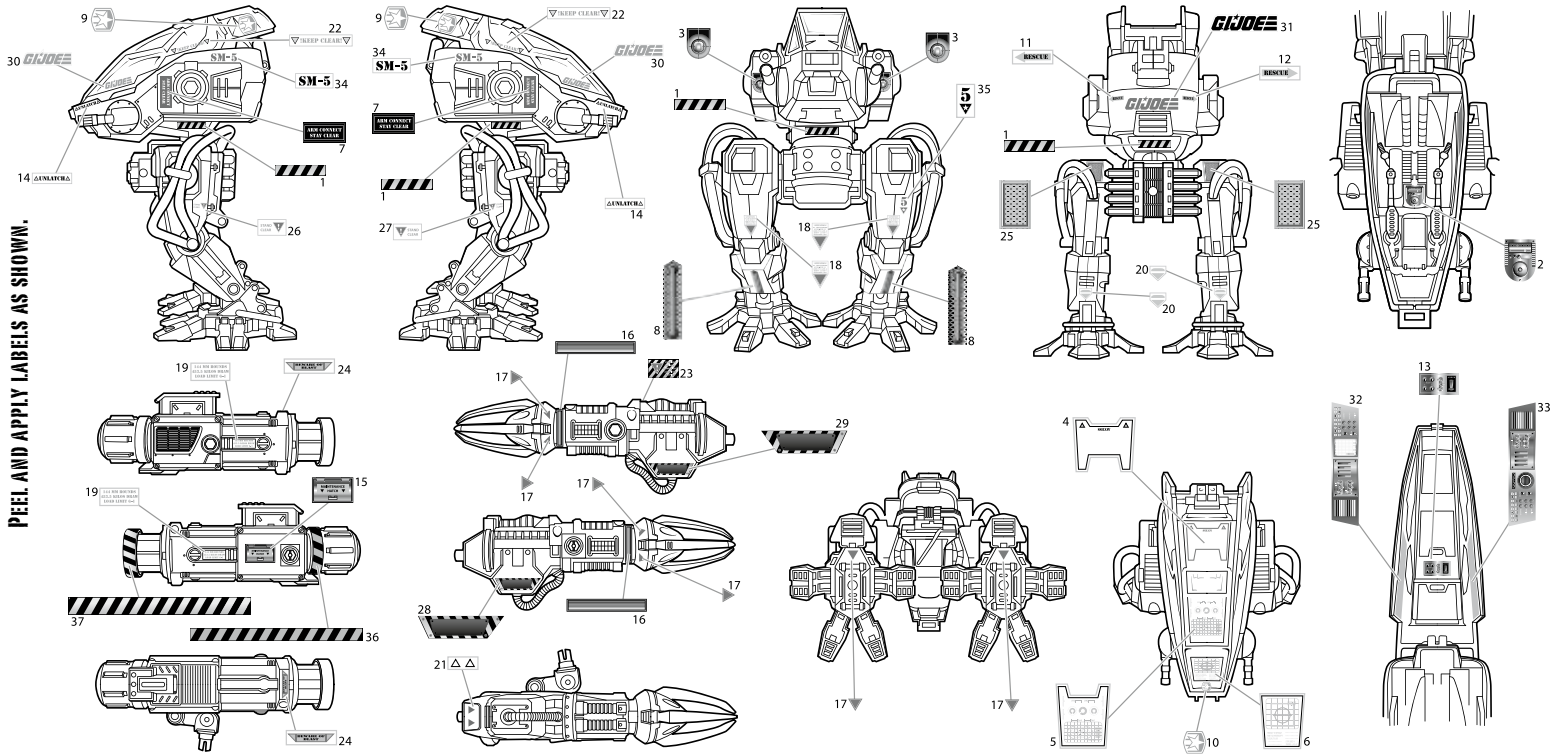

GI JOE

STEEL MARAUDER™
MOBILE MECH SUIT

WARNING:

CHOKING HAZARD—Small parts.
Not for children under 3 years.

24723/24722 ASST.

AGES 4+

PEEL AND APPLY LABELS AS SHOWN.

>>>

Canopy opens.
One figure can
fit inside.

CAPTURE CLAW

GATLING CANNON

>>>

The arms are removable and
interchangeable with arms
from COBRA DEVIANT™ MOBILE
MECH™ SUIT. (Sold Separately.)

>>>

GATLING CANNON: Insert missiles
into cannon. Turn knob to fire
missiles.

>>>

CAPTURE CLAW: Push button
to open claw. Place claw
around an object or figure.
Release button to "capture"
object or figure.

SOME POSES MAY REQUIRE HAND SUPPORT.
PRODUCT AND COLORS MAY VARY.
© 2010 HASBRO. ALL RIGHTS RESERVED. TM & ® DENOTE U.S. TRADEMARKS.